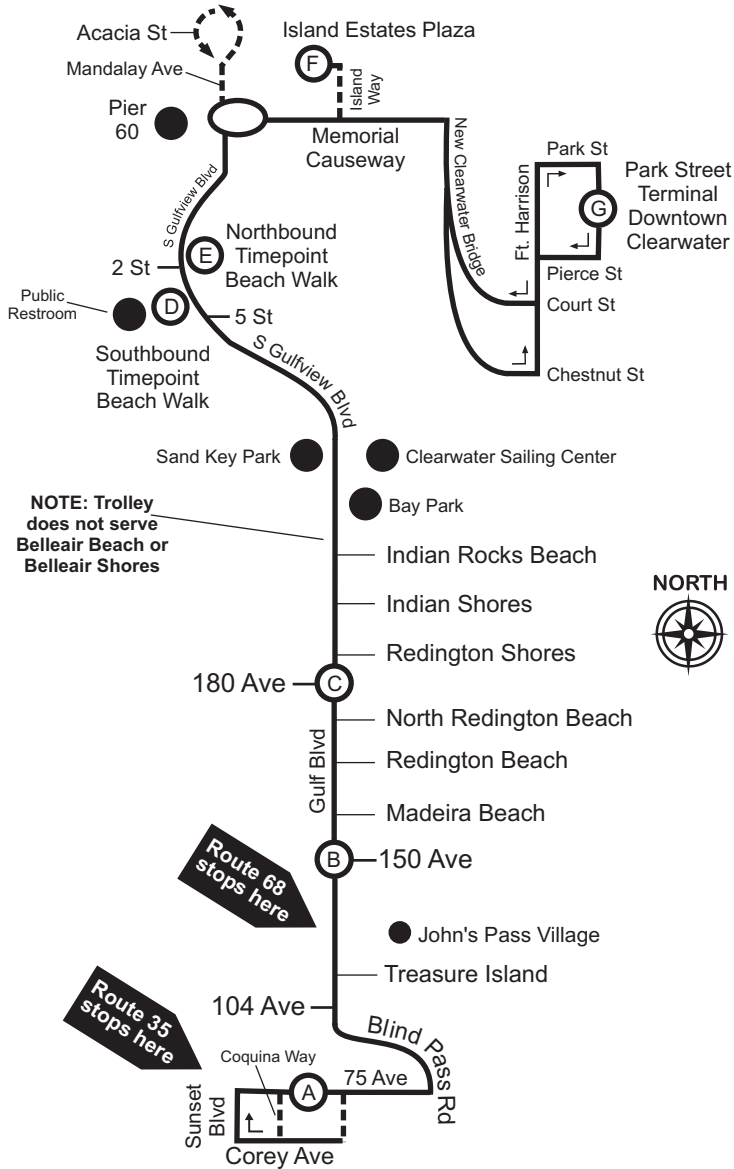

Suncoast Beach TrolleySM

ST. PETE BEACH TO DOWNTOWN CLEARWATER

MONDAY - SUNDAY AND HOLIDAYS

NOTE: Trolley does not serve Belleair Beach or Belleair Shores

LEGEND

- (A)** Timepoint; see scheduled times. Board at bus stop signs located frequently along the route.
- Landmark
- Denotes Intermittent Service
- These routes meet the Trolley but are not a scheduled connection. Check individual route schedules for times.

The Clearwater Jolley Trolley (727) 445-1200 provides circulator service to Clearwater Beach, Island Estates, and Mandalay Ave every day from 10:00 AM to 8:30 PM. Ask your Bus Operator for a transfer or show the Jolley Trolley driver your GO Card and you can ride for free.

- These trips run Friday and Saturday ONLY
 % - This trip runs Monday through Friday ONLY
 & - This trip runs Monday through Saturday ONLY
 X - Serves Mandalay Ave & Acacia St these trips
 ♿ - Wheelchair Service Provided On All Trips
 NOTE: Trolley does not serve Belleair Beach or Belleair Shores.
 TIMES SHOWN ARE SCHEDULED BUT MAY VARY DUE TO TRAFFIC CONDITIONS, WEATHER OR UNFORESEEN EVENTS.